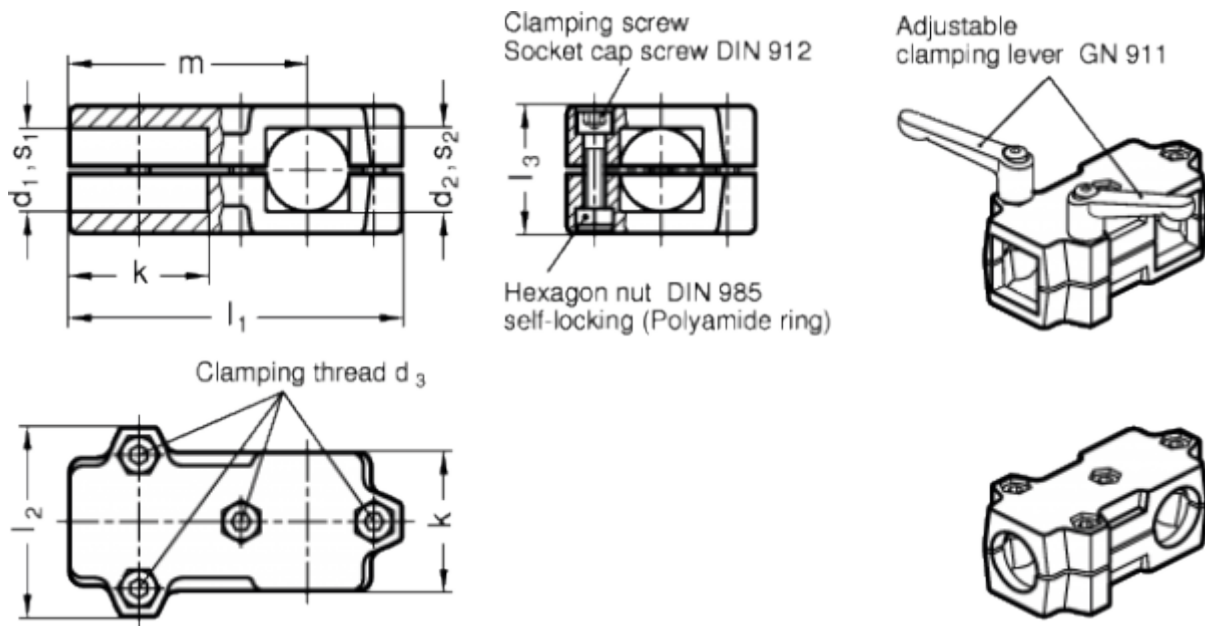

Article number: 20193B45B45762BL
 Description: E+G T-angle clamp
 GN 193-B45-B45-76-2-BL

Measures

Accessories = GN 911-M10-63	m	= -
d1 = 45	s1	= -
d2 = 45	s2	= -
d3 = M10	Weight in (g) = 1164	
k = 76		
l1 = 176		
l2 = 98		
l3 = 70		